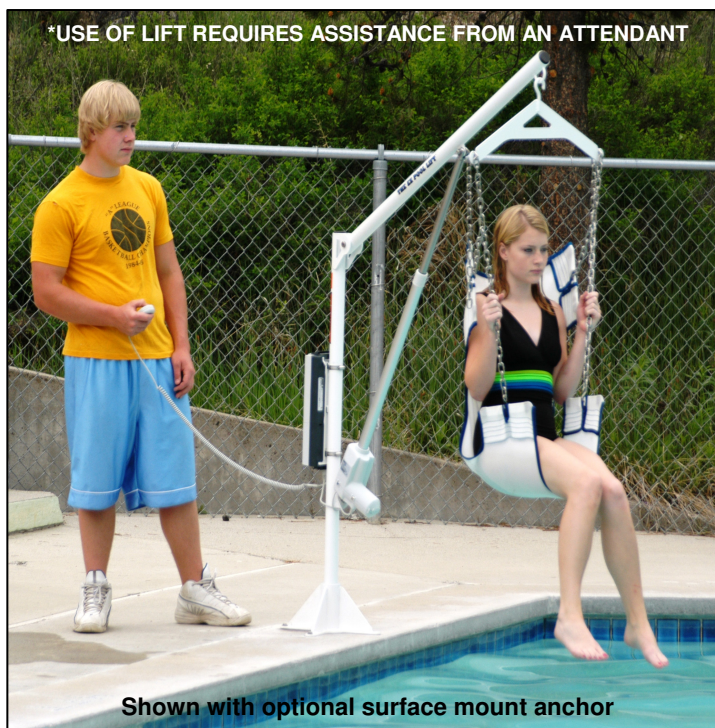

POWER EZ POOL LIFT™

The affordable battery powered pool lift for residential pool applications!

FEATURES

- 24-volt Battery operated actuator
- Submersible remote control
- 400lb lifting capacity
- Stainless Steel Construction
- Durable epoxy powder coated finish
- Adjustable chains
- Durable and adjustable mesh sling style seat
- Concrete imbedded anchor system
- 360° manual rotation
- Separate wall mount charger
- Five year warranty

BENEFITS

- Provides for easy and safe access to pools and spas
- Economical lift for residential applications
- Supportive sling style seat provides added support for persons with limited upper body strength

OPTIONS

- Hard molded plastic seat
- Surface mounting anchor system
- Wood deck anchor system
- Anchor extension arm for added set back ranges
- Protective cover

SPECIFICATIONS

- 400lb (181kg) lifting capacity
- 53" (134cm) operating range
- 6" to 20" (15-50cm) set back range
- Clears up to a 26" (66cm) high wall