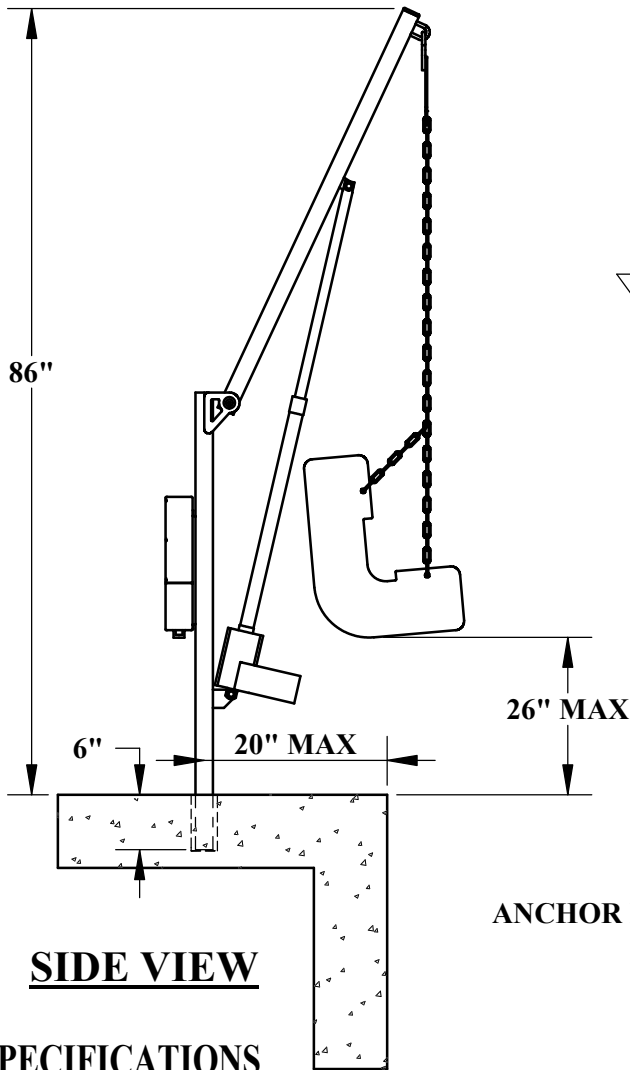

# POWER - EZ POOL LIFT™

THE EZ POOL LIFT WILL CLEAR A 26" ABOVE GROUND POOL OR SPA.

ANCHOR INCLUDED

## SPECIFICATIONS

THE AQUA CREEK EZ POOL LIFT-BATTERY SHALL BE A BATTERY POWERED SPA OR IN-GROUND POOL LIFT. THE LIFT SHALL BE STAINLESS STEEL CONSTRUCTION WITH A LIFTING CAPACITY OF 400 LBS. THE LIFT SHALL HAVE AN OPERATING RANGE OF 53" AND ADJUSTABLE TO A RANGE OF 70". THE EZ POOL -BATTERY CAN BE SETBACK UP TO 20" FROM THE POOL EDGE WITH A 360° MANUAL ROTATION. THE UNIT SHALL INCLUDE A 6" DEEP ANCHOR WITH AN ANTI-TAMPER LID. THE UNIT IS PORTABLE AND CAN BE REMOVED WITHOUT TOOLS. A 5 YEAR STRUCTURAL AND 1 YEAR SLING WARRANTY IS STANDARD.

MAST: 1.9" O.D. .145" WALL STAINLESS STEEL TUBE TYPE 304 WITH REINFORCING FIN  
 BOOM: 1.9" O.D. .145" WALL STAINLESS STEEL TUBE TYPE 304  
 RAM: LINAK LA34 LINEAR ACTUATOR  
 CONTROLLER: WATERPROOF LINAK CONTROLLER  
 BATTERY: 24 DC RECHARGABLE BATTERY PACK  
 SLING: 100% POLYESTER MESH RATED FOR PATIENT LIFTING DEVICES  
 CHAIN: STAINLESS STEEL TYPE 304  
 FINISH: UV RESISTANT POLYESTER POWDER-COATING