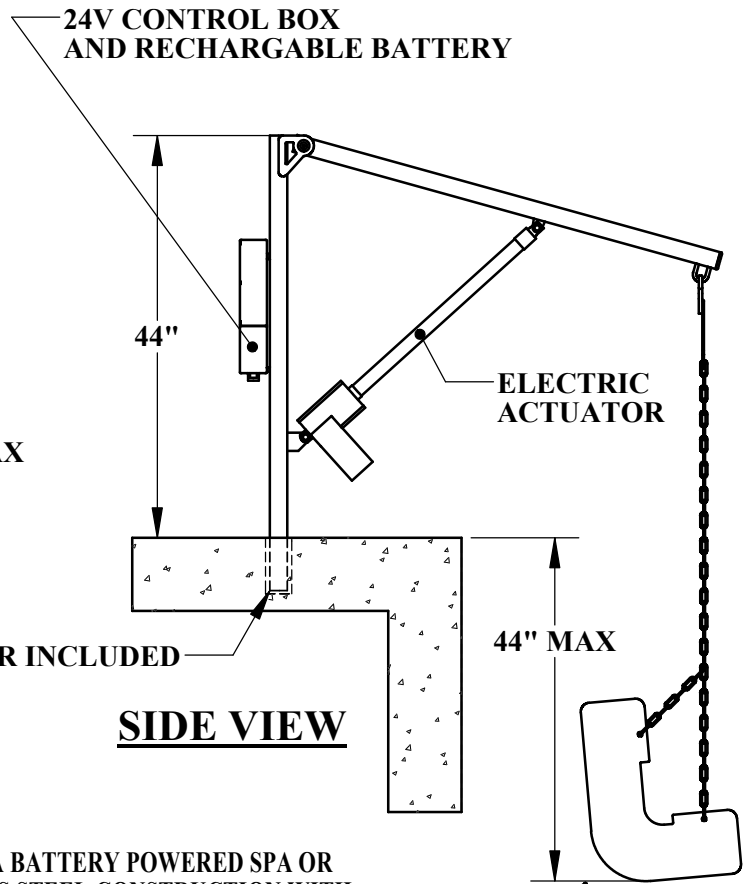

# POWER - EZ POOL LIFT™

THE EZ POOL LIFT WILL CLEAR A 26" ABOVE GROUND POOL OR SPA.

ANCHOR INCLUDED

## SPECIFICATIONS

THE AQUA CREEK EZ POOL LIFT-BATTERY SHALL BE A BATTERY POWERED SPA OR IN-GROUND POOL LIFT. THE LIFT SHALL BE STAINLESS STEEL CONSTRUCTION WITH A LIFTING CAPACITY OF 400 LBS. THE LIFT SHALL HAVE AN OPERATING RANGE OF 53" AND ADJUSTABLE TO A RANGE OF 70". THE EZ POOL -BATTERY CAN BE SETBACK UP TO 20" FROM THE POOL EDGE WITH A 360° MANUAL ROTATION. THE UNIT SHALL INCLUDE A 6" DEEP ANCHOR WITH AN ANTI-TAMPER LID. THE UNIT IS PORTABLE AND CAN BE REMOVED WITHOUT TOOLS. A 5 YEAR STRUCTURAL AND 1 YEAR SLING WARRANTY IS STANDARD.

MAST: 1.9" O.D. .145" WALL STAINLESS STEEL TUBE TYPE 304 WITH REINFORCING FIN  
 BOOM: 1.9" O.D. .145" WALL STAINLESS STEEL TUBE TYPE 304  
 RAM: LINAK LA34 LINEAR ACTUATOR  
 CONTROLLER: WATERPROOF LINAK CONTROLLER  
 BATTERY: 24 DC RECHARGABLE BATTERY PACK  
 SLING: 100% POLYESTER MESH RATED FOR PATIENT LIFTING DEVICES  
 CHAIN: STAINLESS STEEL TYPE 304  
 FINISH: UV RESISTANT POLYESTER POWDER-COATING