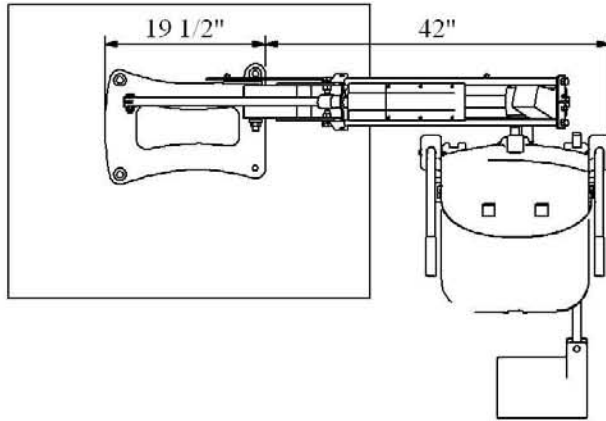

PRO POOL LIFT™ - 24V BATTERY

**LIFT SHOWN IN FULLY
RAISED POSITION**