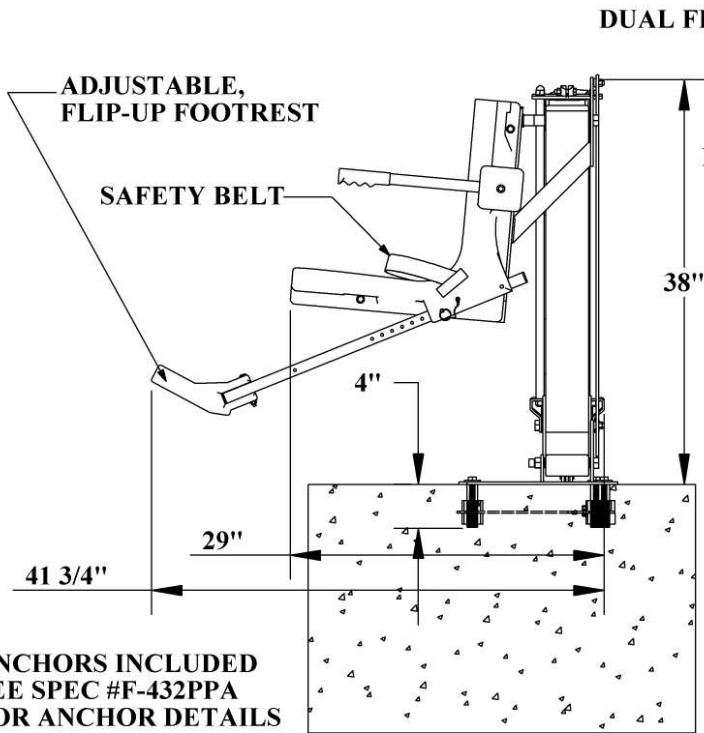

## SPECIFICATIONS

THE AQUA CREEK PRO POOL LIFT - 24V BATTERY SHALL BE A 24V DC ELECTRICALLY ACTUATED, SELF OPERABLE, IN-GROUND POOL OR SPA LIFT. THE LIFT SHALL NOT INTRUDE INTO THE POOL OR SPA UNLESS IN USE. THE LIFT SHALL BE STAINLESS STEEL CONSTRUCTION AND DESIGNED TO LIFT 400 LBS WITH A STATIC LOAD RATING OF 450 LBS. AN 18" WIDE SEAT SHALL BE CAPABLE OF BEING SET BACK 22.50" FROM CENTERLINE OF SEAT TO POOL EDGE. A 24 VOLT WATERPROOF CONTROLLER SHALL BE USABLE BY THE OPERATOR OR AN ATTENDANT. A CONTROL BOX, BATTERY CHARGER AND ONE REMOVABLE 24V RECHARGABLE BATTERY SHALL COME STANDARD. THE LIFT SHALL INCLUDE A SEATBELT. AN OPTIONAL WHEEL KIT FOR PORTABILITY IS AVAILABLE . THE LIFT SHALL CARRY A FIVE YEAR WARRANTY ON ALL STRUCTURAL COMPONENTS.

BASE PLATE:	1/4" STAINLESS STEEL TYPE 304
MAIN HOUSING:	2" x 4" x .120" STAINLESS STEEL TUBE TYPE 304
CHAIR AND FOOTREST:	ROTATIONALLY MOLDED UV STABILIZED POLYETHYLENE (LLDPE)
ACTUATOR:	24" STROKE LINAK LA34 LINEAR ACTUATOR
OPTIONAL WHEEL KIT:	MOLDED POLYOLEFIN
FINISH:	UV RESISTANT POLYESTER POWDER COATING