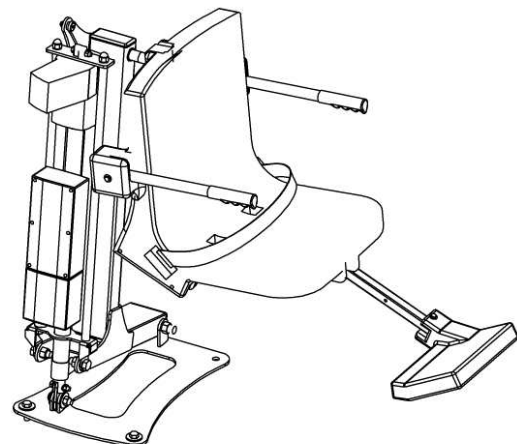

# PRO POOL LIFT™ - 24V BATTERY

## SPECIFICATIONS

THE AQUA CREEK PRO POOL LIFT - 24V BATTERY SHALL BE A 24V DC ELECTRICALLY ACTUATED, SELF OPERABLE, IN-GROUND POOL OR SPA LIFT. THE LIFT SHALL NOT INTRUDE INTO THE POOL OR SPA UNLESS IN USE. THE LIFT SHALL BE STAINLESS STEEL CONSTRUCTION AND DESIGNED TO LIFT 400 LBS WITH A STATIC LOAD RATING OF 450 LBS. AN 18" WIDE SEAT SHALL BE CAPABLE OF BEING SET BACK 22.50" FROM CENTERLINE OF SEAT TO POOL EDGE. A 24 VOLT WATERPROOF CONTROLLER SHALL BE USABLE BY THE OPERATOR OR AN ATTENDANT. A CONTROL BOX, BATTERY CHARGER AND ONE REMOVABLE 24V RECHARGABLE BATTERY SHALL COME STANDARD. THE LIFT SHALL INCLUDE A SEATBELT. AN OPTIONAL WHEEL KIT FOR PORTABILITY IS AVAILABLE . THE LIFT SHALL CARRY A FIVE YEAR WARRANTY ON ALL STRUCTURAL COMPONENTS.

BASE PLATE:	1/4" STAINLESS STEEL TYPE 304
MAIN HOUSING:	2" x 4" x .120" STAINLESS STEEL TUBE TYPE 304
CHAIR AND FOOTREST:	ROTATIONALLY MOLDED UV STABILIZED POLYETHYLENE (LLDPE)
ACTUATOR:	24" STROKE LINAK LA34 LINEAR ACTUATOR
OPTIONAL WHEEL KIT:	MOLDED POLYOLEFIN
FINISH:	UV RESISTANT POLYESTER POWDER COATING

# PRO POOL LIFT™ - BATTERY

BY AQUA CREEK PRODUCTS

The Pro Pool Lift™ is the most technically advanced ADA compliant pool access lift available on the market today. The Pro Pool Lift™ - Battery features a compact design, powered by a 24 volt rechargeable battery. The lift frame is constructed of stainless steel, and has a UV resistant powder coat finish. In addition to the low-profile design, the Pro Pool Lift™ does not intrude into the pool when NOT in use and includes automatic chair or deck mounted controls, dual flip up arms, flip-up footrest, an adjustable lap belt and optional headrest. If you are looking to keep your deck clear and anchor free, then incorporating our Portable Kit will allow you to place the PRO POOL LIFT™ almost anywhere on the deck. The PRO POOL LIFT™-BATTERY is rated to lift 400 lbs. Limited 5-year warranty. Anchor included. Ships truck freight and weighs 130lbs.