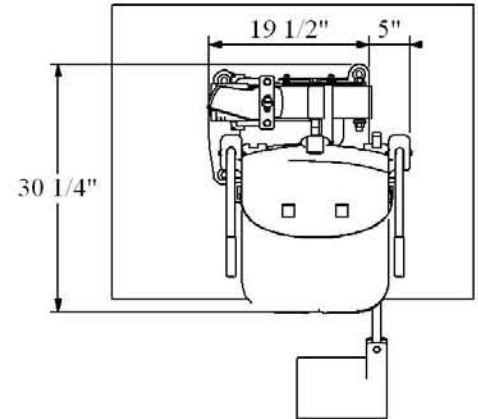

PRO POOL LIFT™ - 24V BATTERY

**LIFT SHOWN IN FULLY
RAISED POSITION**