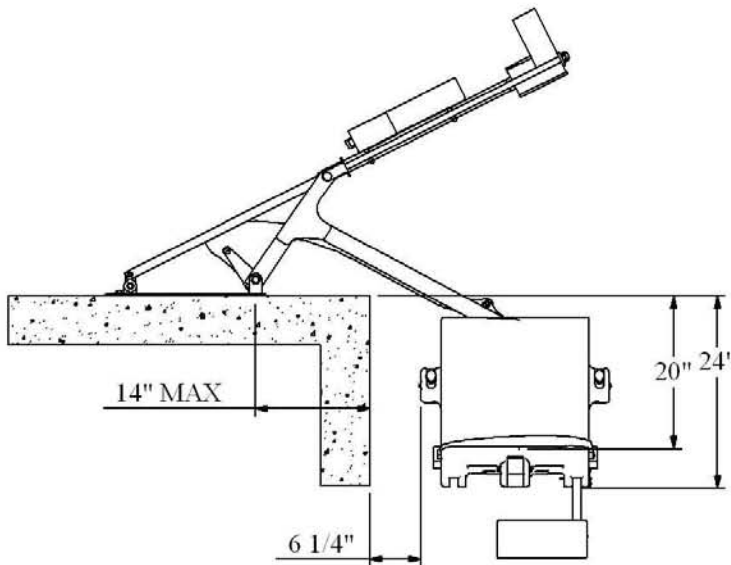

**LIFT SHOWN IN FULLY
LOWERED POSITION**