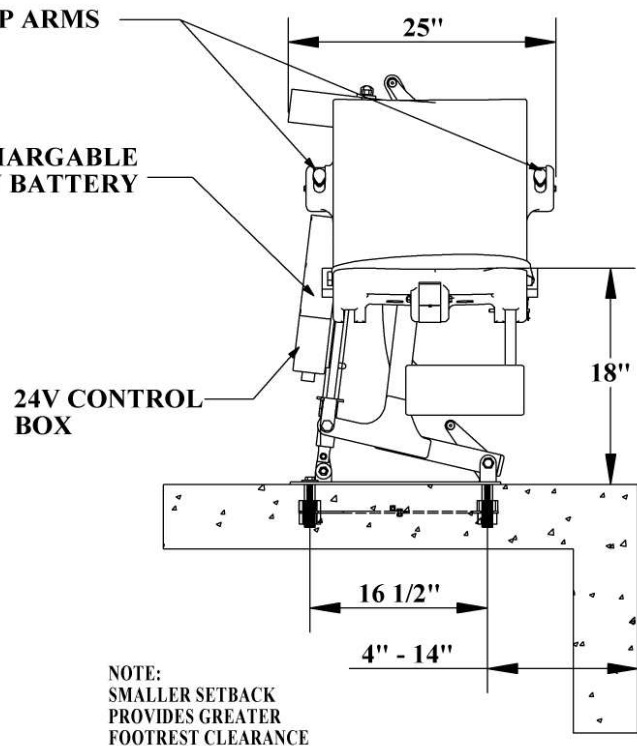

## SPECIFICATIONS

THE AQUA CREEK PRO POOL LIFT - 24V BATTERY SHALL BE A 24V DC ELECTRICALLY ACTUATED, SELF OPERABLE, IN-GROUND POOL OR SPA LIFT. THE LIFT SHALL NOT INTRUDE INTO THE POOL OR SPA UNLESS IN USE. THE LIFT SHALL BE STAINLESS STEEL CONSTRUCTION AND DESIGNED TO LIFT 400 LBS WITH A STATIC LOAD RATING OF 450 LBS. AN 18" WIDE SEAT SHALL BE CAPABLE OF BEING SET BACK 22.50" FROM CENTERLINE OF SEAT TO POOL EDGE. A 24 VOLT WATERPROOF CONTROLLER SHALL BE USABLE BY THE OPERATOR OR AN ATTENDANT. A CONTROL BOX, BATTERY CHARGER AND ONE REMOVABLE 24V RECHARGABLE BATTERY SHALL COME STANDARD. THE LIFT SHALL INCLUDE A SEATBELT. AN OPTIONAL WHEEL KIT FOR PORTABILITY IS AVAILABLE . THE LIFT SHALL CARRY A FIVE YEAR WARRANTY ON ALL STRUCTURAL COMPONENTS.

BASE PLATE:	1/4" STAINLESS STEEL TYPE 304
MAIN HOUSING:	2" x 4" x .120" STAINLESS STEEL TUBE TYPE 304
CHAIR AND FOOTREST:	ROTATIONALLY MOLDED UV STABILIZED POLYETHYLENE (LLDPE)
ACTUATOR:	24" STROKE LINAK LA34 LINEAR ACTUATOR
OPTIONAL WHEEL KIT:	MOLDED POLYOLEFIN
FINISH:	UV RESISTANT POLYESTER POWDER COATING