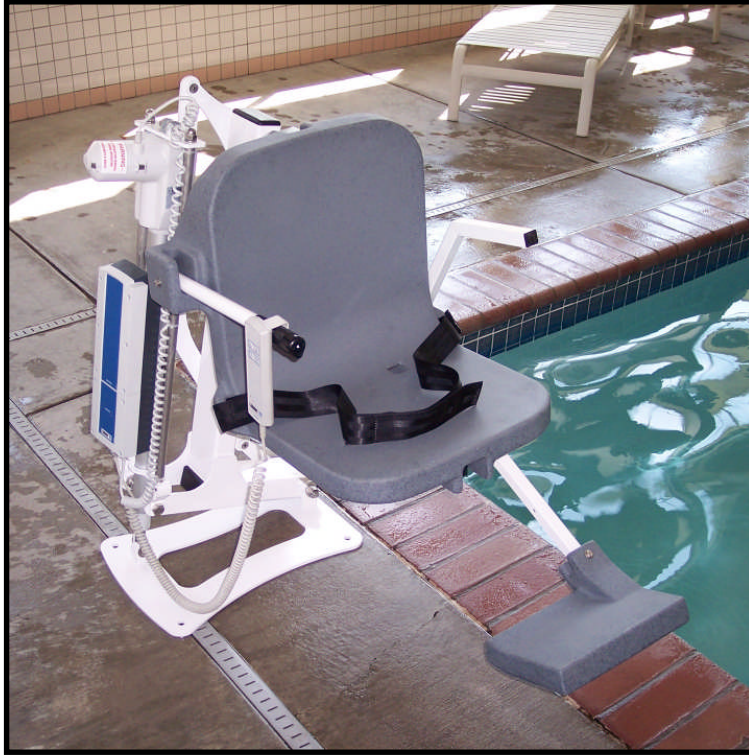

## SPECIFICATIONS

THE AQUA CREEK PRO POOL LIFT - 24V BATTERY SHALL BE A 24V DC ELECTRICALLY ACTUATED, SELF OPERABLE, IN-GROUND POOL OR SPA LIFT. THE LIFT SHALL NOT INTRUDE INTO THE POOL OR SPA UNLESS IN USE. THE LIFT SHALL BE STAINLESS STEEL CONSTRUCTION AND DESIGNED TO LIFT 400 LBS WITH A STATIC LOAD RATING OF 450 LBS. AN 18" WIDE SEAT SHALL BE CAPABLE OF BEING SET BACK 22.50" FROM CENTERLINE OF SEAT TO POOL EDGE. A 24 VOLT WATERPROOF CONTROLLER SHALL BE USABLE BY THE OPERATOR OR AN ATTENDANT. A CONTROL BOX, BATTERY CHARGER AND ONE REMOVABLE 24V RECHARGABLE BATTERY SHALL COME STANDARD. THE LIFT SHALL INCLUDE A SEATBELT. AN OPTIONAL WHEEL KIT FOR PORTABILITY IS AVAILABLE . THE LIFT SHALL CARRY A FIVE YEAR WARRANTY ON ALL STRUCTURAL COMPONENTS.

# PRO POOL LIFT™ - 24V BATTERY

**LIFT SHOWN IN FULLY  
RAISED POSITION**

**LIFT SHOWN IN FULLY  
LOWERED POSITION**

# PRO POOL LIFT™ - BATTERY

BY AQUA CREEK PRODUCTS

The Pro Pool Lift™ is the most technically advanced ADA compliant pool access lift available on the market today. The Pro Pool Lift™ - Battery features a compact design, powered by a 24 volt rechargeable battery. The lift frame is constructed of stainless steel, and has a UV resistant powder coat finish. In addition to the low-profile design, the Pro Pool Lift™ does not intrude into the pool when NOT in use and includes automatic chair or deck mounted controls, dual flip up arms, flip-up footrest, an adjustable lap belt and optional headrest. If you are looking to keep your deck clear and anchor free, then incorporating our Portable Kit will allow you to place the PRO POOL LIFT™ almost anywhere on the deck. The PRO POOL LIFT™-BATTERY is rated to lift 400 lbs. Limited 5-year warranty. Anchor included. Ships truck freight and weighs 130lbs.