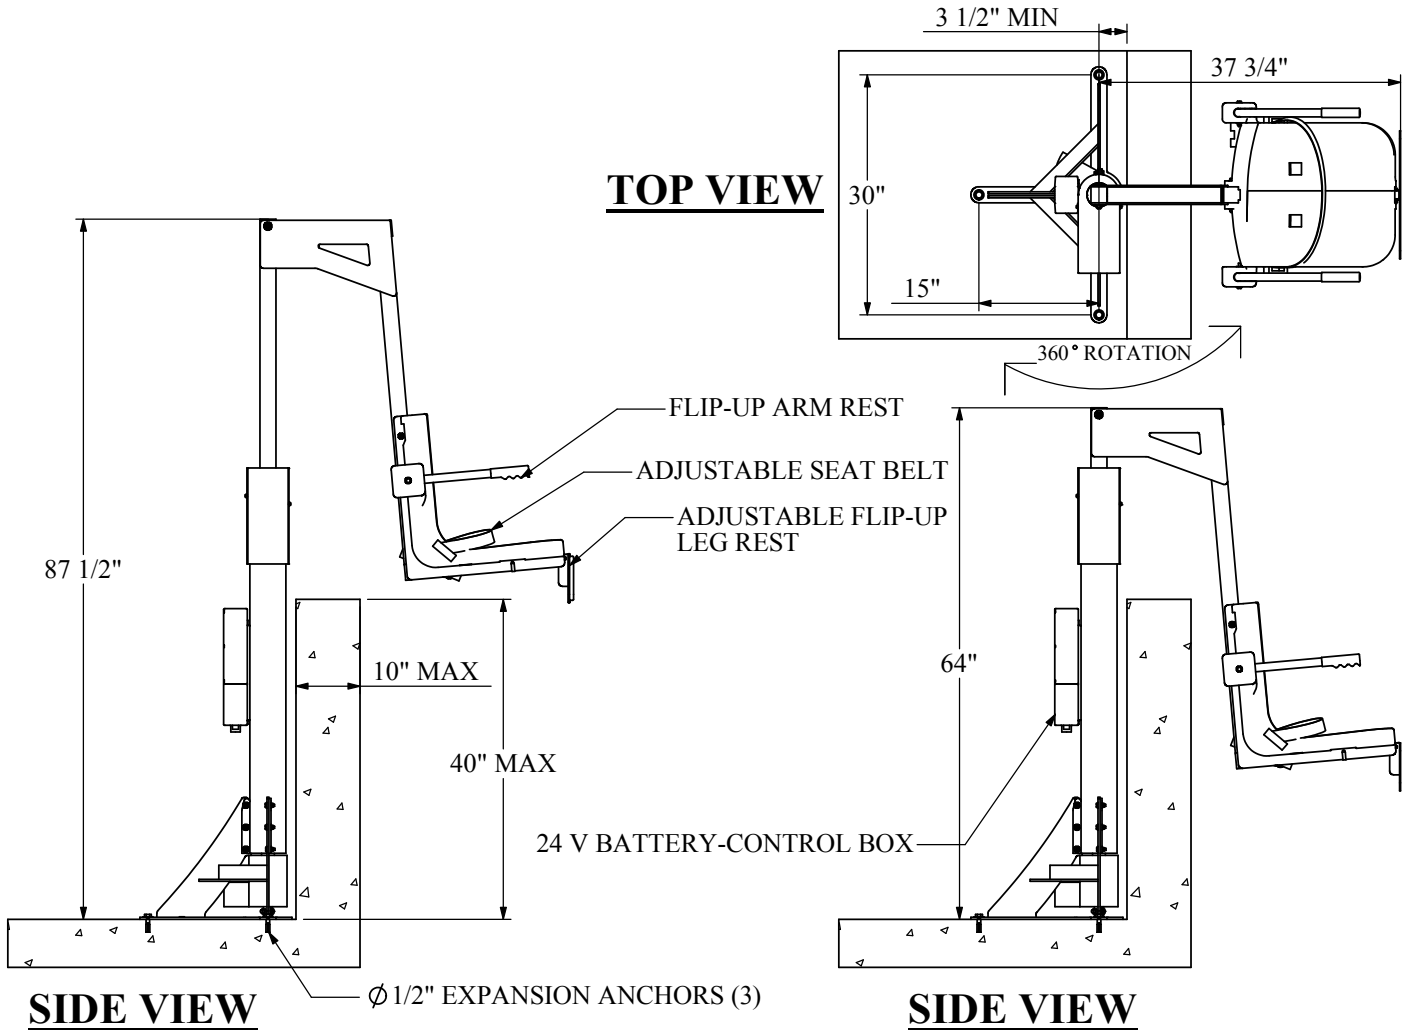

THE PRO SPA LIFT™- 24V BATTERY

SPECIFICATIONS

THE AQUA CREEK PRO SPA LIFT -BATTERY SHALL BE A SELF-OPERABLE 24 VOLT, ELECTRONICALLY ACTUATED ABOVE GROUND HOT TUB OR SPA LIFT. THE LIFT SHALL BE POWERED BY A 24V RECHARGABLE BATTERY CAPABLE OF BEING REMOVED FOR CHARGING. THE LIFT SHALL BE STAINLESS STEEL CONSTRUCTION WITH A LIFTING CAPACITY OF 300 LBS. THE LIFT SHALL BE CAPABLE OF CLEARING A 40" HIGH, 10" WIDE WALL. THE HOUSING SHALL BE MOUNTED TO THE DECK USING THREE ANCHOR POINTS. THE LIFT SHALL BE POWERED UP AND DOWN, AND SHALL ROTATE 360° IN EITHER DIRECTION. THE PRO SPA ELECTRIC SHALL INCLUDE AN ADJUSTABLE SEAT BELT, ADJUSTABLE PULL-OUT LEG REST, AND A FLIP-UP ARM REST. A 5-YEAR LIMITED WARRANTY IS STANDARD. ALL MOUNTING HARDWARE SHALL BE INCLUDED.

BATTERY:	24 V DC RECHARGABLE BATTERY PACK
MAIN HOUSING:	Ø4" SCHEDULE 10 PIPE STAINLESS STEEL TYPE 304
CHAIR ARM:	2" SQUARE TUBE STAINLESS STEEL TYPE 304
CHAIR:	ROTATIONALLY MOLDED UV STABILIZED POLY-ETHEYLENE (LLDPE)
ANCHORS:	1/2" DROP-IN EXPANSION ANCHORS (3) STAINLESS STEEL TYPE 304
FINISH:	UV RESISTANT POLYESTER POWDER COATING