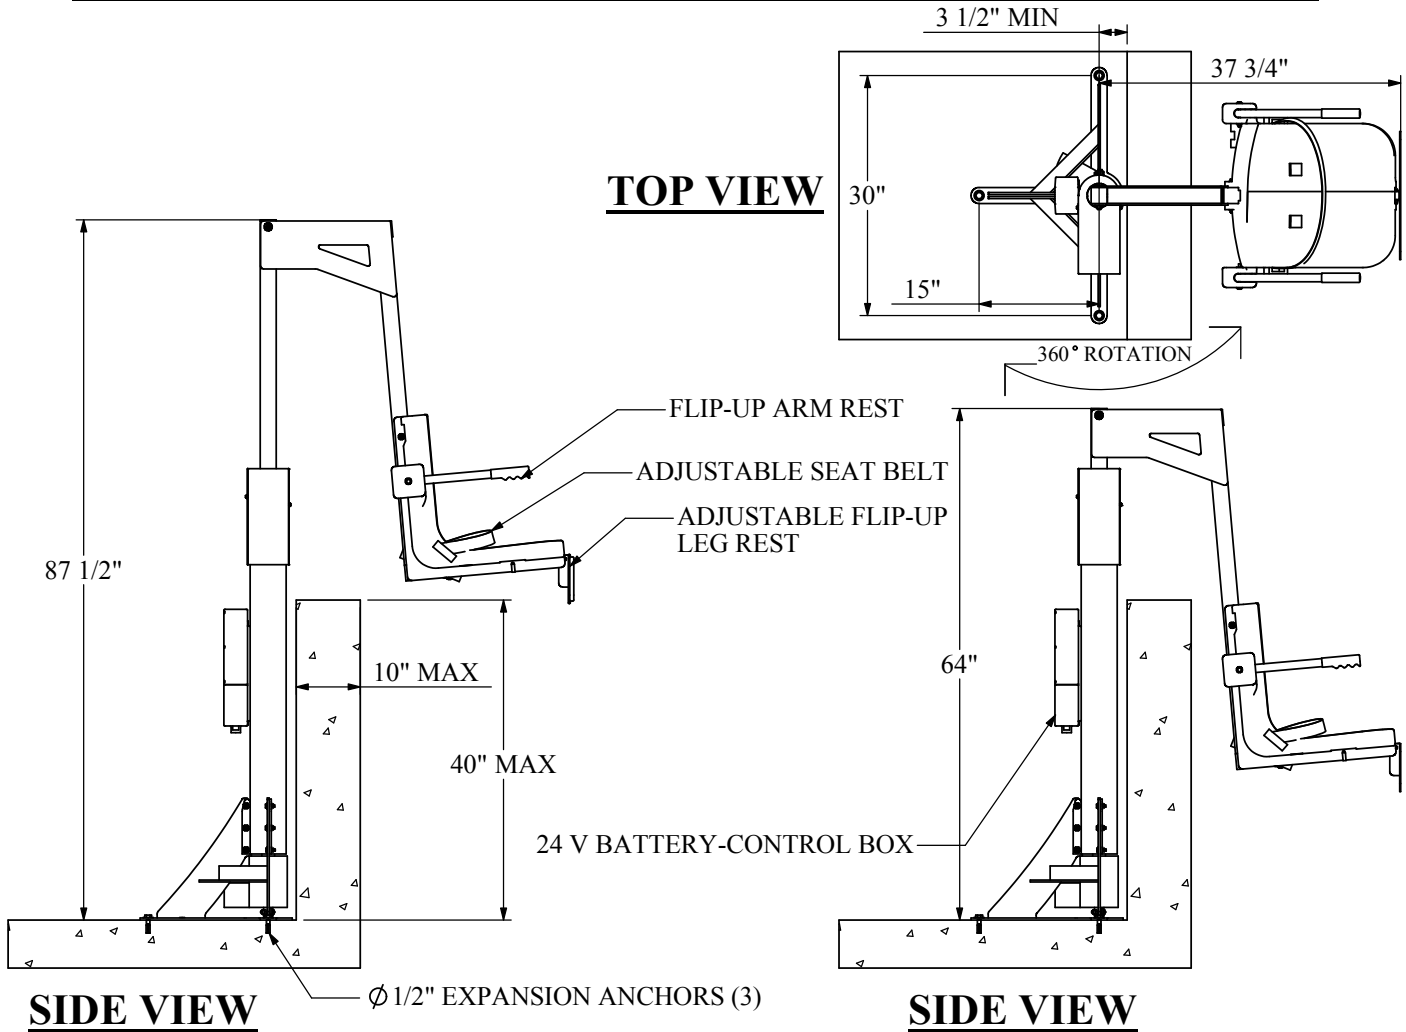

THE PRO SPA LIFT™- 24V BATTERY

SPECIFICATIONS

THE AQUA CREEK PRO SPA LIFT -BATTERY SHALL BE A SELF-OPERABLE 24 VOLT, ELECTRONICALLY ACTUATED ABOVE GROUND HOT TUB OR SPA LIFT. THE LIFT SHALL BE POWERED BY A 24V RECHARGABLE BATTERY CAPABLE OF BEING REMOVED FOR CHARGING. THE LIFT SHALL BE STAINLESS STEEL CONSTRUCTION WITH A LIFTING CAPACITY OF 300 LBS. THE LIFT SHALL BE CAPABLE OF CLEARING A 40" HIGH, 10" WIDE WALL. THE HOUSING SHALL BE MOUNTED TO THE DECK USING THREE ANCHOR POINTS. THE LIFT SHALL BE POWERED UP AND DOWN, AND SHALL ROTATE 360° IN EITHER DIRECTION. THE PRO SPA ELECTRIC SHALL INCLUDE AN ADJUSTABLE SEAT BELT, ADJUSTABLE PULL-OUT LEG REST, AND A FLIP-UP ARM REST. A 5-YEAR LIMITED WARRANTY IS STANDARD. ALL MOUNTING HARDWARE SHALL BE INCLUDED.

BATTERY:	24 V DC RECHARGABLE BATTERY PACK
MAIN HOUSING:	Ø4" SCHEDULE 10 PIPE STAINLESS STEEL TYPE 304
CHAIR ARM:	2" SQUARE TUBE STAINLESS STEEL TYPE 304
CHAIR:	ROTATIONALLY MOLDED UV STABILIZED POLY-ETHEYLENE (LLDPE)
ANCHORS:	1/2" DROP-IN EXPANSION ANCHORS (3) STAINLESS STEEL TYPE 304
FINISH:	UV RESISTANT POLYESTER POWDER COATING